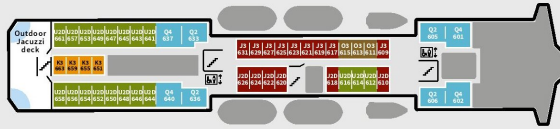

MS NORDKAPP

DECK 7
DECK 6
DECK 4
DECK 3
DECK 2

MS Nordkapp is named after one of the highlights of the Hurtigruten voyage, the northernmost point of mainland Europe, the North Cape (71°N). Being one of our expedition ships she comes fully equipped with her own expedition team. The Scandinavian interior from 2016 is stylish, yet unpretentious and is an ideal setting for exploring the coast in an active way. The ship was built in 1996, and on board you are surrounded by artworks from the renowned Norwegian artist, Karl Erik Harr. MS Nordkapp is part of the ship class built in the 1990s and has been upgraded with junior suites and Jacuzzis. The godmother of MS Nordkapp is Norway's Queen Sonja.

SHIP YARD: Kvaerner Kleven, (N)
FLAG: Norway
YEAR OF CONSTRUCTION: 1996, rebuilt 2016
GROSS TONNAGE: 11 386
CABINS: 214
OVERALL LENGTH: 123,3 m
BEAM: 19,5 m
CAR CAPACITY: 35
SERVICE SPEED: 15 knots

DECK 7

DECK 6

DECK 5

DECK 4

DECK 3

DECK 2

EXPEDITION SUITES	M	Suite	28-30 m²	One or two room suite, TV, kettle and mini-bar
	Q	Mini Suite	15-20 m²	One room suite, seating area, TV, kettle and mini-bar
ARCTIC SUPERIOR	U	Outside cabin	5-13 m²	Double bed, some with table, TV and kettle
	P	Outside cabin	5-13 m²	Double bed, TV, kettle
POLAR OUTSIDE	O	Outside cabin	5-13 m²	Separate beds, one bed can be turned into a sofa
	N	Outside cabin	5-13 m²	Separate beds, one bed can be turned into a sofa
	L	Outside cabin	5-13 m²	With portholes, separate beds, one bed can be turned into a sofa, some with upper and lower bed. Some have limited or no view.
	J	Outside cabin	5-13 m²	With limited/no view, 2 berths cabins with double bed, 3 berths cabins with separate beds, one is an upper bed
POLAR INSIDE	K	Inside cabin	5-10 m²	Separate beds, one bed can be turned into a sofa
	I	Inside cabin	5-10 m²	Separate beds, one bed can be turned into a sofa