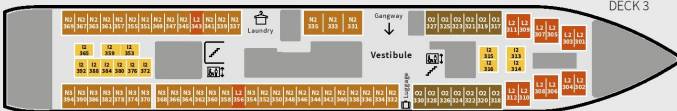

MS NORDKAPP

DECK 7
DECK 6
DECK 4
DECK 3
DECK 2

MS Nordkapp is named after one of the highlights of the Hurtigruten voyage, the northernmost point of mainland Europe, the North Cape (71°N). Being one of our expedition ships she comes fully equipped with her own expedition team. The Scandinavian interior from 2016 is stylish, yet unpretentious and is an ideal setting for exploring the coast in an active way. The ship was built in 1996, and on board you are surrounded by artworks from the renowned Norwegian artist, Karl Erik Harr. MS Nordkapp is part of the ship class built in the 1990s and has been upgraded with junior suites and Jacuzzis. The godmother of MS Nordkapp is Norway's Queen Sonja.

SHIP YARD: Kvaerner Kleven, (N)
FLAG: Norway
YEAR OF CONSTRUCTION: 1996, rebuilt 2016
GROSS TONNAGE: 11 386
CABINS: 214
OVERALL LENGTH: 123,3 m
BEAM: 19,5 m
CAR CAPACITY: 35
SERVICE SPEED: 15 knots

DECK 7

DECK 6

DECK 5

DECK 4

DECK 3

DECK 2

EXPEDITION SUITES	M	Suite	28-30 m²	One or two room suite, TV, kettle and mini-bar
	Q	Mini Suite	15-20 m²	One room suite, seating area, TV, kettle and mini-bar
ARCTIC SUPERIOR	U	Outside cabin	5-13 m²	Double bed, some with table, TV and kettle
	P	Outside cabin	5-13 m²	Double bed, TV, kettle
POLAR OUTSIDE	O	Outside cabin	5-13 m²	Separate beds, one bed can be turned into a sofa
	N	Outside cabin	5-13 m²	Separate beds, one bed can be turned into a sofa
	L	Outside cabin	5-13 m²	With portholes, separate beds, one bed can be turned into a sofa, some with upper and lower bed. Some have limited or no view.
	J	Outside cabin	5-13 m²	With limited/no view, 2 berths cabins with double bed, 3 berths cabins with separate beds, one is an upper bed
POLAR INSIDE	K	Inside cabin	5-10 m²	Separate beds, one bed can be turned into a sofa
	I	Inside cabin	5-10 m²	Separate beds, one bed can be turned into a sofa