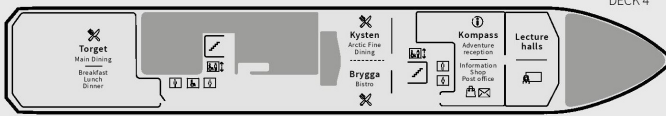

MS NORDKAPP

DECK 7
DECK 6
DECK 4
DECK 3
DECK 2

MS Nordkapp is named after one of the highlights of the Hurtigruten voyage, the northernmost point of mainland Europe, the North Cape (71°N). Being one of our expedition ships she comes fully equipped with her own expedition team. The Scandinavian interior from 2016 is stylish, yet unpretentious and is an ideal setting for exploring the coast in an active way. The ship was built in 1996, and on board you are surrounded by artworks from the renowned Norwegian artist, Karl Erik Harr. MS Nordkapp is part of the ship class built in the 1990s and has been upgraded with junior suites and Jacuzzis. The godmother of MS Nordkapp is Norway's Queen Sonja.

SHIP YARD: Kvaerner Kleven, (N)
FLAG: Norway
YEAR OF CONSTRUCTION: 1996, rebuilt 2016
GROSS TONNAGE: 11 386
CABINS: 214
OVERALL LENGTH: 123,3 m
BEAM: 19,5 m
CAR CAPACITY: 35
SERVICE SPEED: 15 knots

DECK 7

DECK 6

DECK 5

DECK 4

DECK 3

DECK 2

EXPEDITION SUITES	M	Suite	28-30 m²	One or two room suite, TV, kettle and mini-bar
	Q	Mini Suite	15-20 m²	One room suite, seating area, TV, kettle and mini-bar
ARCTIC SUPERIOR	U	Outside cabin	5-13 m²	Double bed, some with table, TV and kettle
	P	Outside cabin	5-13 m²	Double bed, TV, kettle
POLAR OUTSIDE	O	Outside cabin	5-13 m²	Separate beds, one bed can be turned into a sofa
	N	Outside cabin	5-13 m²	Separate beds, one bed can be turned into a sofa
	L	Outside cabin	5-13 m²	With portholes, separate beds, one bed can be turned into a sofa, some with upper and lower bed. Some have limited or no view.
	J	Outside cabin	5-13 m²	With limited/no view, 2 berths cabins with double bed, 3 berths cabins with separate beds, one is an upper bed
POLAR INSIDE	K	Inside cabin	5-10 m²	Separate beds, one bed can be turned into a sofa
	I	Inside cabin	5-10 m²	Separate beds, one bed can be turned into a sofa