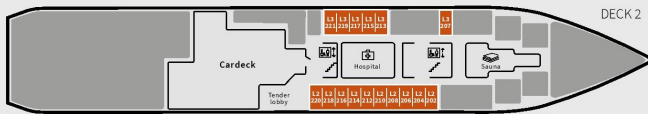

MS NORDKAPP

DECK 7
DECK 6
DECK 4
DECK 3
DECK 2

MS Nordkapp is named after one of the highlights of the Hurtigruten voyage, the northernmost point of mainland Europe, the North Cape (71°N). Being one of our expedition ships she comes fully equipped with her own expedition team. The Scandinavian interior from 2016 is stylish, yet unpretentious and is an ideal setting for exploring the coast in an active way. The ship was built in 1996, and on board you are surrounded by artworks from the renowned Norwegian artist, Karl Erik Harr. MS Nordkapp is part of the ship class built in the 1990s and has been upgraded with junior suites and Jacuzzis. The godmother of MS Nordkapp is Norway's Queen Sonja.

SHIP YARD: Kvaerner Kleven, (N)
FLAG: Norway
YEAR OF CONSTRUCTION: 1996, rebuilt 2016
GROSS TONNAGE: 11 386
CABINS: 214
OVERALL LENGTH: 123,3 m
BEAM: 19,5 m
CAR CAPACITY: 35
SERVICE SPEED: 15 knots

DECK 7

DECK 6

DECK 5

DECK 4

DECK 3

DECK 2

EXPEDITION SUITES	M	Suite	28-30 m²	One or two room suite, TV, kettle and mini-bar
	Q	Mini Suite	15-20 m²	One room suite, seating area, TV, kettle and mini-bar
ARCTIC SUPERIOR	U	Outside cabin	5-13 m²	Double bed, some with table, TV and kettle
	P	Outside cabin	5-13 m²	Double bed, TV, kettle
POLAR OUTSIDE	O	Outside cabin	5-13 m²	Separate beds, one bed can be turned into a sofa
	N	Outside cabin	5-13 m²	Separate beds, one bed can be turned into a sofa
	L	Outside cabin	5-13 m²	With portholes, separate beds, one bed can be turned into a sofa, some with upper and lower bed. Some have limited or no view.
	J	Outside cabin	5-13 m²	With limited/no view, 2 berths cabins with double bed, 3 berths cabins with separate beds, one is an upper bed
POLAR INSIDE	K	Inside cabin	5-10 m²	Separate beds, one bed can be turned into a sofa
	I	Inside cabin	5-10 m²	Separate beds, one bed can be turned into a sofa