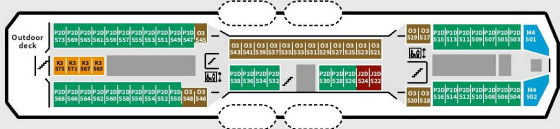

MS NORDKAPP

DECK 7
DECK 6
DECK 4
DECK 3
DECK 2

MS Nordkapp is named after one of the highlights of the Hurtigruten voyage, the northernmost point of mainland Europe, the North Cape (71°N). Being one of our expedition ships she comes fully equipped with her own expedition team. The Scandinavian interior from 2016 is stylish, yet unpretentious and is an ideal setting for exploring the coast in an active way. The ship was built in 1996, and on board you are surrounded by artworks from the renowned Norwegian artist, Karl Erik Harr. MS Nordkapp is part of the ship class built in the 1990s and has been upgraded with junior suites and Jacuzzis. The godmother of MS Nordkapp is Norway's Queen Sonja.

SHIP YARD: Kvaerner Kleven, (N)
FLAG: Norway
YEAR OF CONSTRUCTION: 1996, rebuilt 2016
GROSS TONNAGE: 11 386
CABINS: 214
OVERALL LENGTH: 123,3 m
BEAM: 19,5 m
CAR CAPACITY: 35
SERVICE SPEED: 15 knots

DECK 7

DECK 6

DECK 5

DECK 4

DECK 3

DECK 2

EXPEDITION SUITES	M	Suite	28-30 m²	One or two room suite, TV, kettle and mini-bar
	Q	Mini Suite	15-20 m²	One room suite, seating area, TV, kettle and mini-bar
ARCTIC SUPERIOR	U	Outside cabin	5-13 m²	Double bed, some with table, TV and kettle
	P	Outside cabin	5-13 m²	Double bed, TV, kettle
POLAR OUTSIDE	O	Outside cabin	5-13 m²	Separate beds, one bed can be turned into a sofa
	N	Outside cabin	5-13 m²	Separate beds, one bed can be turned into a sofa
	L	Outside cabin	5-13 m²	With portholes, separate beds, one bed can be turned into a sofa, some with upper and lower bed. Some have limited or no view.
	J	Outside cabin	5-13 m²	With limited/no view, 2 berths cabins with double bed, 3 berths cabins with separate beds, one is an upper bed
POLAR INSIDE	K	Inside cabin	5-10 m²	Separate beds, one bed can be turned into a sofa
	I	Inside cabin	5-10 m²	Separate beds, one bed can be turned into a sofa